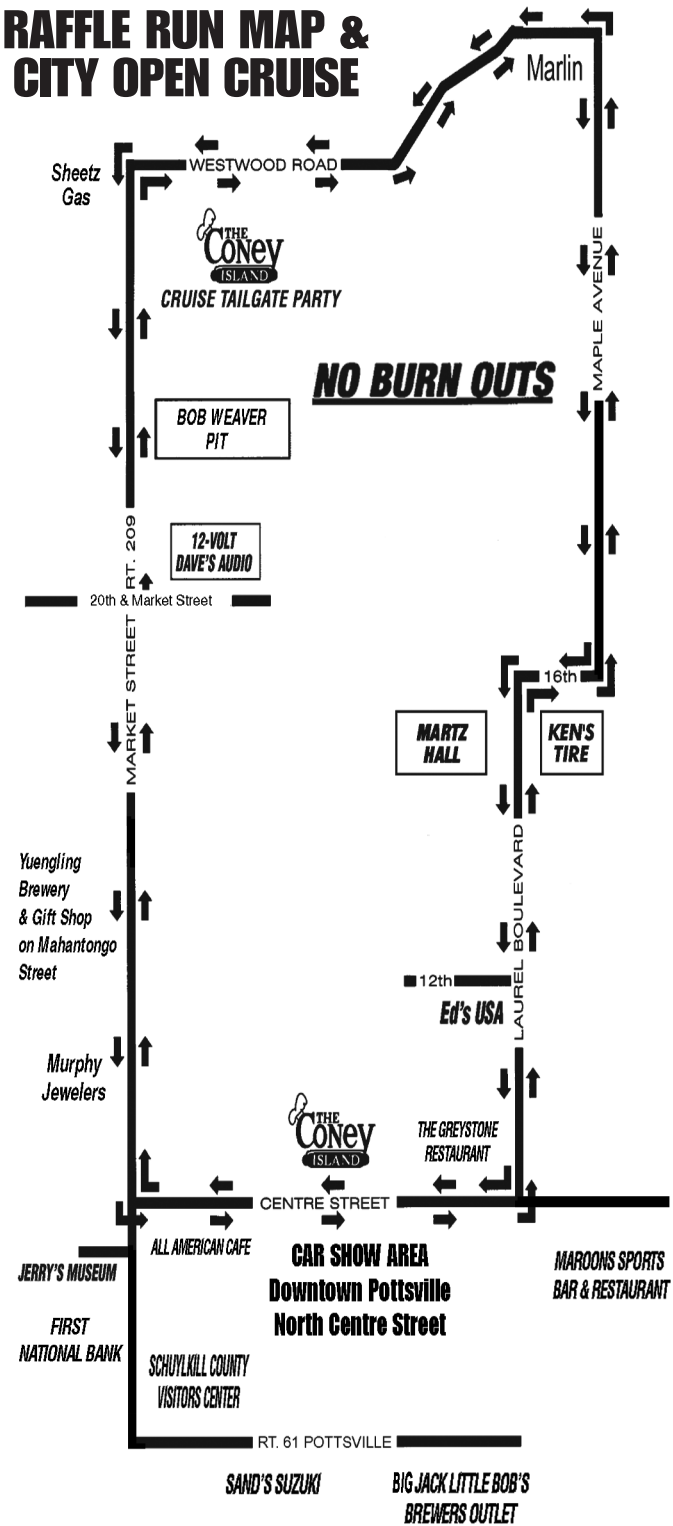

RAFFLE RUN MAP & CITY OPEN CRUISE

Cruise throughout the city from Noon to 3:00 pm visit City Locations for Raffle Tickets and show off your ride

Website Provided by NerdyIT LLC Phone 570-561-1439

— FOR CRUISE INFORMATION CALL —

19th Annual Great Pottsville Cruise

Saturday, August 11th

Pottsville, PA

★ WIN \$1000s in Cash & Prizes ★

ALL NEW RAFFLE RUN
 Get Your Registration Pack Early!

IT'S ALL ONE DAY - ALL DAY IN POTTSVILLE

The Great Pottsville Cruise

ALL NEW POKER RAFFLE RUN
A FUN DAY OF CRUISING THE POTTSVILLE AREA AND GETTING YOUR RAFFLE MAP STAMPED AT 25+ LOCATIONS TO RECEIVE YOUR TICKETS FOR 1000'S OF DOLLARS IN CASH & PRIZES
SPECIAL GIFTS & COUPONS AT RAFFLE STOPS

From 9 AM to 4 PM. Parking Available
 Refreshments - Live Radio & D.J.

Cruise weekend special admission, refreshments & cruise in car display area

Raffle Run Locations

— City Locations —

- 12 Volt Dave's Audio
- Bob Weaver Chevrolet GMC Chrysler
- Murphy Jewelers
- Maroon's Sports Bar & Grill
- Ken's Tire, Inc. - Laurel Blvd.
- The Greystone Restaurant
- Jerry's Classic Cars & Collectibles Museum
- Schuylkill County Visitor's Bureau
- Ed's USA Auto Rental
- Yuengling Brewery Table Display Saturday night
- Downtown Centre Street
- Sand's Suzuki - Rt. 61
- Brewers' Outlet - Rt. 61
- First National Bank South Centre Street Next to Jerry's Museum
- All American Cafe - Centre St.
- Copycat Business Systems
- Coney Island - Downtown
- Coney Island - Yorkville