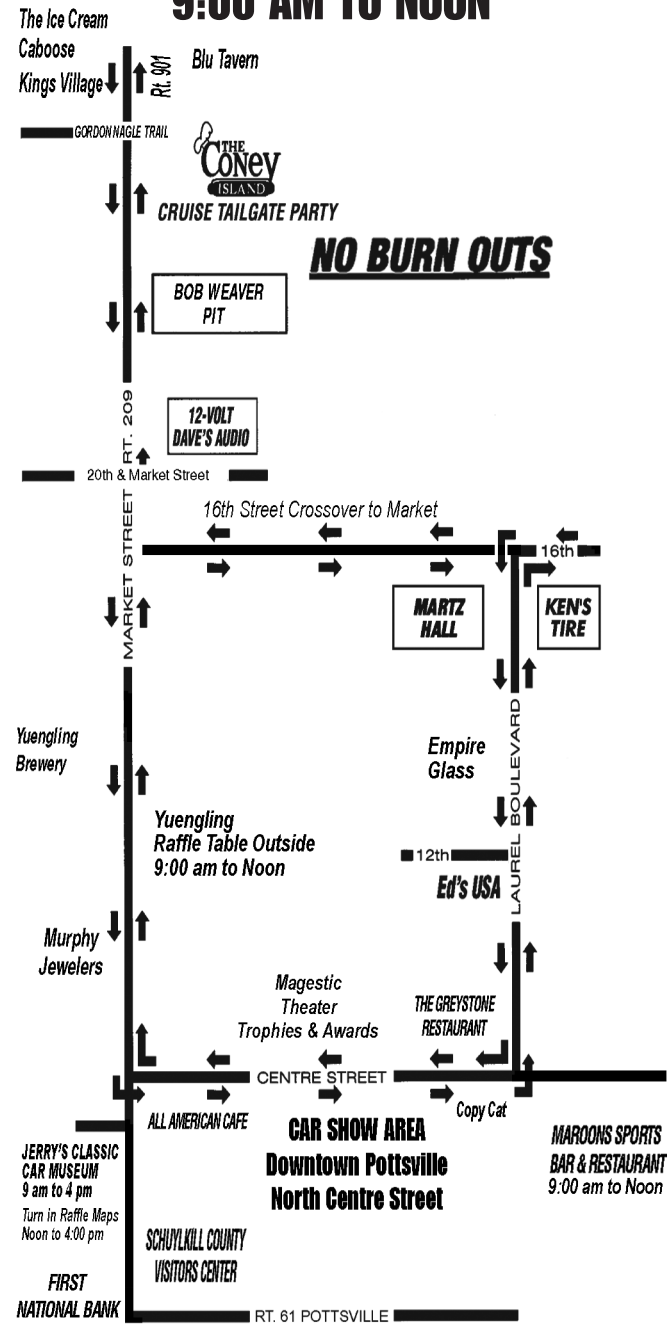

**RAFFLE RUN MAP & CITY OPEN CRUISE
IN CITY RAFFLE LOCATIONS
9:00 AM TO NOON**

**Cruise throughout the city
from 9:00 am to Noon visit
City Locations for Raffle Tickets
and show off your ride**

Website Provided by NerdyIT LLC Phone 570-561-1439

www.thegreatpottsvillecruise.com

**20th Annual Great
Pottsville Cruise
Saturday, August 10th**

Pottsville, PA

Featuring Special Guest Star Dennis Gage of "My Classic Car"
Back by Popular Demand

www.TheGreatPottsvilleCruise.com

Drive Safely and Enjoy the Cruise Run!!

Visit 20 locations and receive a bonus ticket for a
chance to enter a bonus drawing

Turn in Raffle Run Map For your Raffle Tickets
From Noon to 4 pm
@ Jerry's Classic Cars & Collectibles Museum
Meet and Greet with "Dennis Gage" from 11 am to 3 pm
& Downtown Car Show from 5 pm to 9 pm