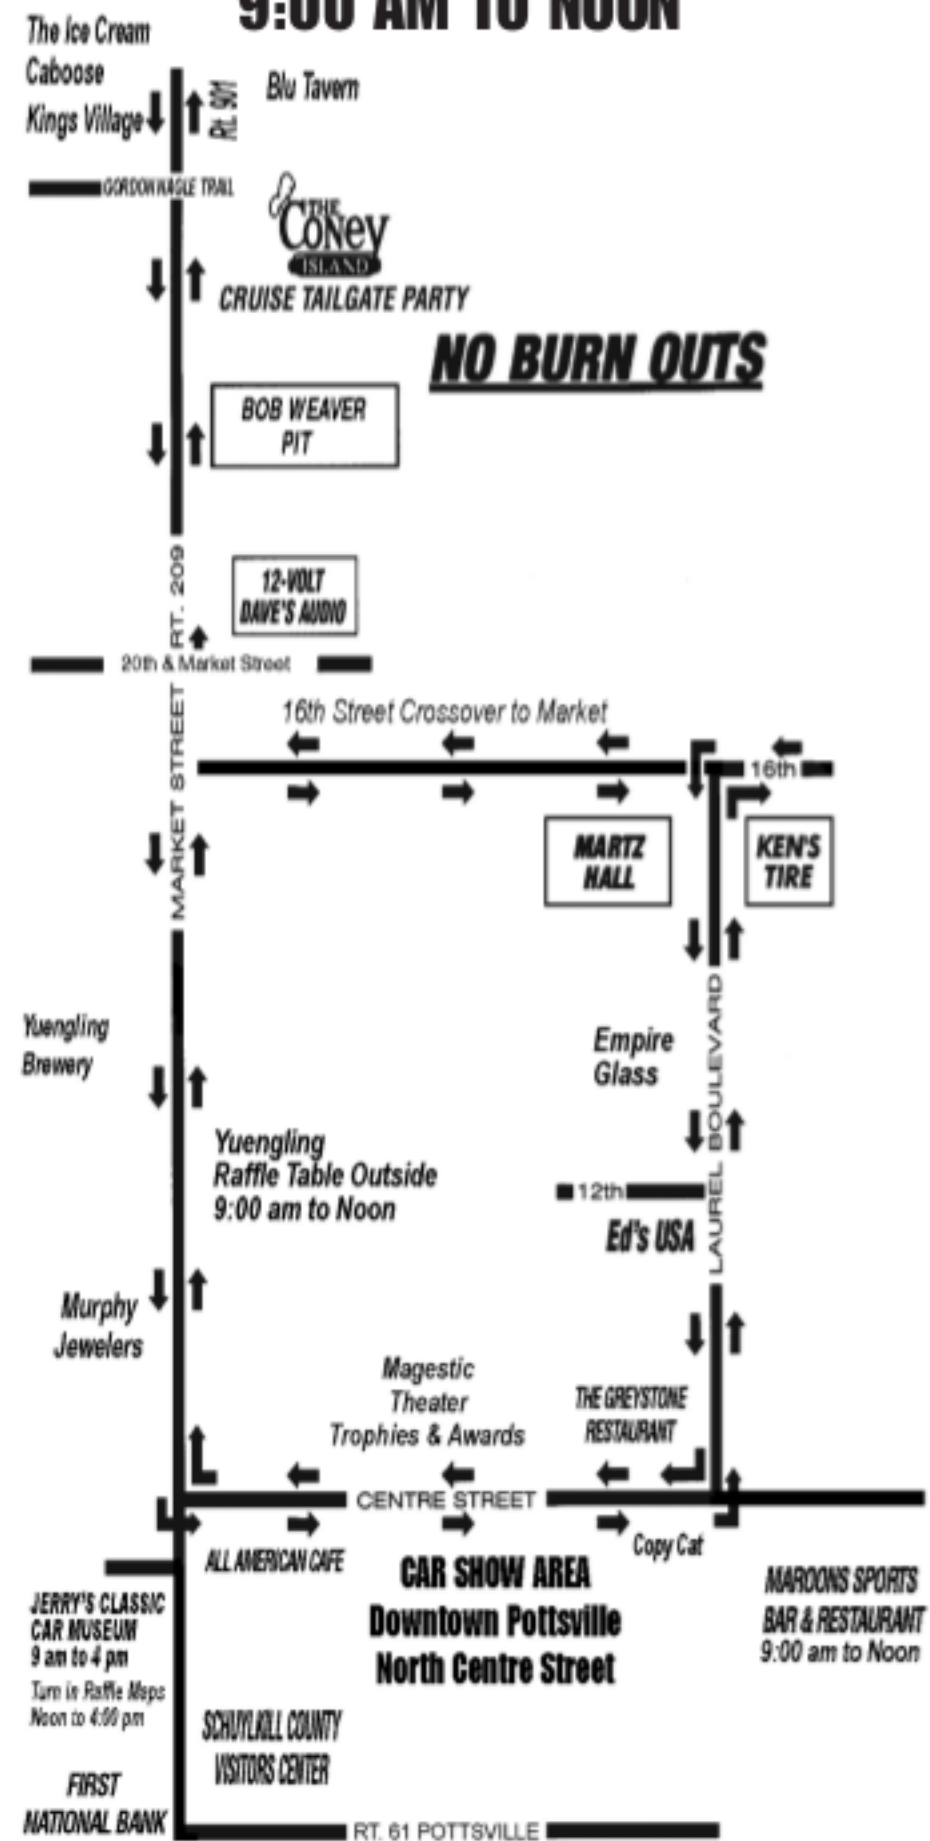

**RAFFLE RUN MAP & CITY OPEN CRUISE  
IN CITY RAFFLE LOCATIONS  
9:00 AM TO NOON**

**Cruise throughout the city  
from 9:00 am to Noon visit  
City Locations for Raffle Tickets  
and show off your ride**