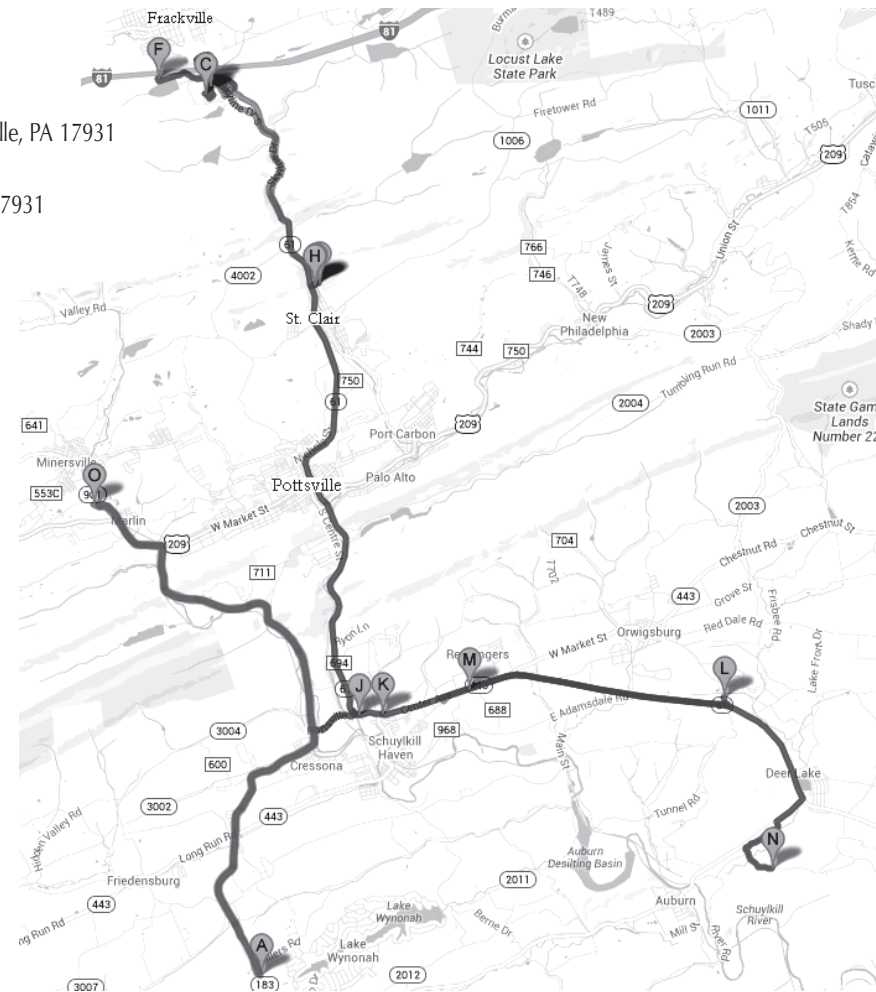

**JERRY'S CLASSIC CARS
& COLLECTIBLES MUSEUM**

394 S. Centre St. Pottsville
Cruise Weekend Events
Special Admission and Free Gift Pack

Live Radio Magic 105.5 All Day - DJ. Dave Smith with the Oldies
50/50 Drawing & Raffle - Proceeds benefit Vietnam Veterans Post #29
Take a Trip back in Time to Cool Cars and Rock-n-Roll
RAFFLE STOP & REGISTRATION POINT - From 9:00 am to 4:00 pm Cruise Day

- OUT OF TOWN LOCATIONS -

- **A - Pioneer Pole Building**
  716 South Route 183, Schuylkill Haven, PA 17972
- **C - 1. Holiday Inn Express & Hotel Suites - 958 Schuylkill Mall, Frackville, PA 17931**
  2. Mrs. T's Pierogies - 958 Schuylkill Mall, Frackville, PA 17931
  3. Kowalonek's Kielbasy Shop - 958 Schuylkill Mall, Frackville, PA 17931
- **F - A&A Auto Parts**
  954 Schuylkill Mall Rd, Frackville, PA 17931
- **H - Coal Creek Plaza**
  1. Philly Pretzel Factory
  2. Vito's Coal Fire Restaurant
  400 Terry Rich Blvd, St Clair, PA 17970
- **J - Manheim Diner**
  1614 Pennsylvania 61, Schuylkill Haven, PA 17972
- **K - VIST Bank & Insurance**
  237 Route 61 South, Schuylkill Haven, PA 17972
- **L - Schaeffer's Harley-Davidson**
  1123 Brick Hill Rd, Orwigsburg, PA 17961
- **M - R&R Auto Group**
  388 Pennsylvania 61, Schuylkill Haven, PA 17972
- **N - Long Trout Winery**
  84 Fork Mountain Rd, Auburn, PA 17922
- **O - The Ice Cream Caboose**
  20 King's Village, Pottsville-Minersville Hwy, Minersville, PA 17954