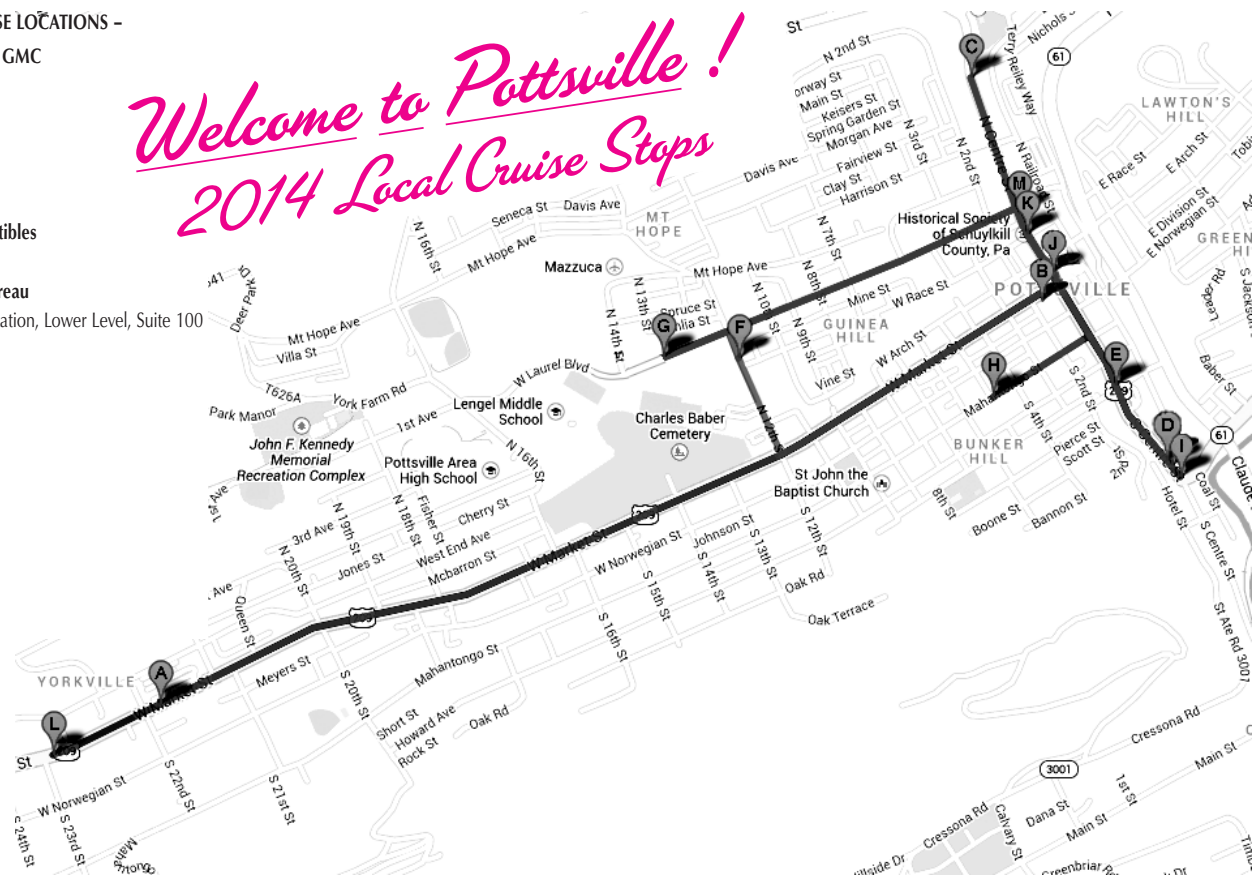

- POTTSVILLE CRUISE LOCATIONS -

- **A - Bob Weaver Chevrolet Buick GMC**
  2174 W Market St.
- **B - Murphy Jewelers**
  115 W Market St.
- **C - Maroon's Sports Bar & Grill**
  556 N Centre St.
- **D - Jerry's Classic Cars & Collectibles**
  394 S Centre St.
- **E - Schuylkill County Visitors Bureau**
  One Progress Circle, Union Station, Lower Level, Suite 100
- **F - Ed's USA Auto Rentals**
  303 N 12th St.
- **G - Empire Glass Pain & Mirror**
  1265 W Laurel Blvd.
- **H - Yuengling Brewery**
  501 Mahantongo St.
- **I - First National Bank**
  396 S Centre St.
- **J - All American Cafe**
  106 N Centre St.
- **K - Copycat Business Systems**
  306 N Centre St.
- **L - Coney Island**
  2290 W Market St.
- **M - Greystone Restaurant**
  315 N Centre St.

Welcome to Pottsville!
2014 Local Cruise Stops