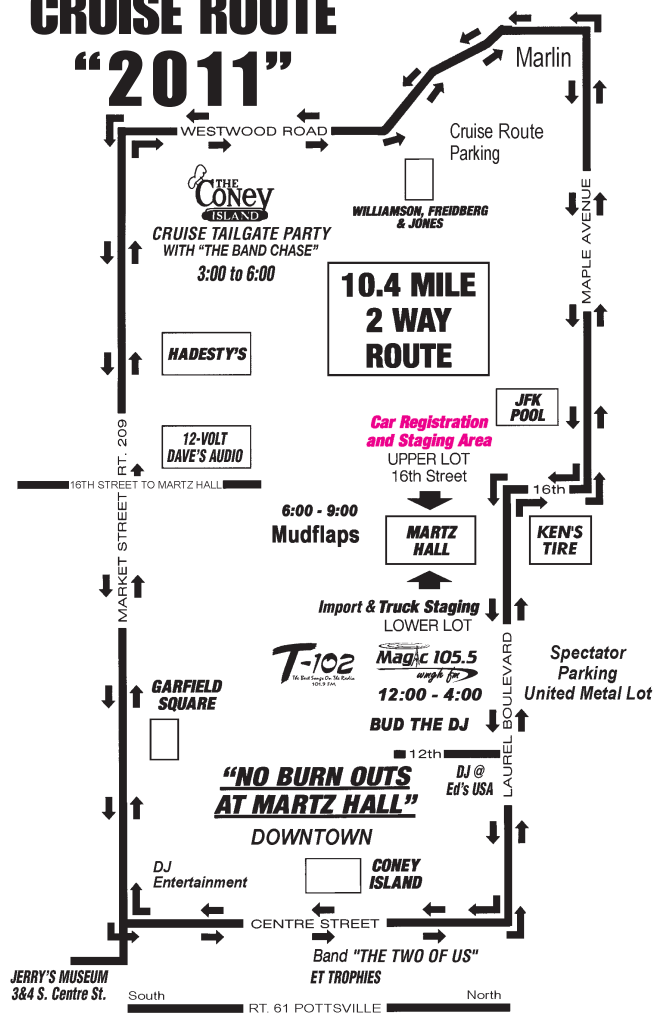

CRUISE ROUTE "2011"

Cruise the City 4:00 pm to 6:00 pm over 10 miles of cruise route through the city
ABSOLUTELY NO ALCOHOL!

WARNING!!

Absolutely **NO** Burnouts on the Cruise route. This will be enforced by arrest and fine.

August 13th & 14th

Sponsored by

The Great Pottsville Cruise

A Pottsville Lions Club Charities & Pottsville Pride Event

- Billed as -

NORTHEAST PA'S LARGEST ROLLING CRUISE

over 1,000 Classic Cars, Rods, Trucks, Corvettes, Live Music & DJ's